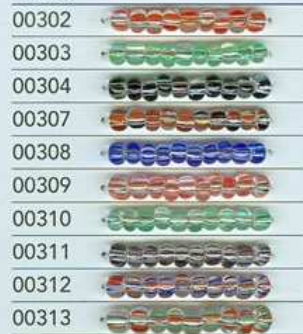

ART No. 331 19 001 ☉
Crystal Striped - Silver Lined