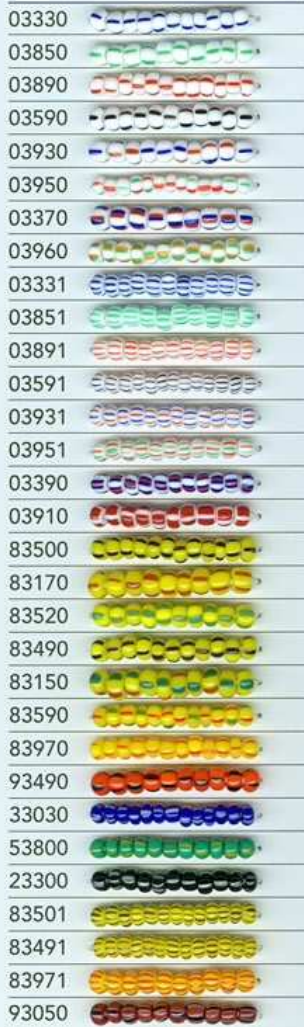

Traditional Czech Beads

ART No. 311 19 001 ☉
Opaque Striped

Color